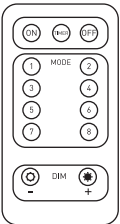

## USER MANUAL

**(EN)** The product is suitable for in and outdoor use. For outdoor use the product can only be connected to power outlets rated IPX4. The product has 8 light effect functions, which can be set by the switch on the power adapter.

Use only with the enclosed power supply.

Do not operate the product in its packaging.

The light chain is not connectable with another light chain.

Be careful not lead the product immediately next to flammable materials.

Setting lighting functions: using buttons 1-8

Dim + - increase brightness in 4 steps

Dim- - brightness reduction in 4 steps

Timer: Turn on the timer. - When the timer is active, a green indicator light appears on the top of the AC adapter.